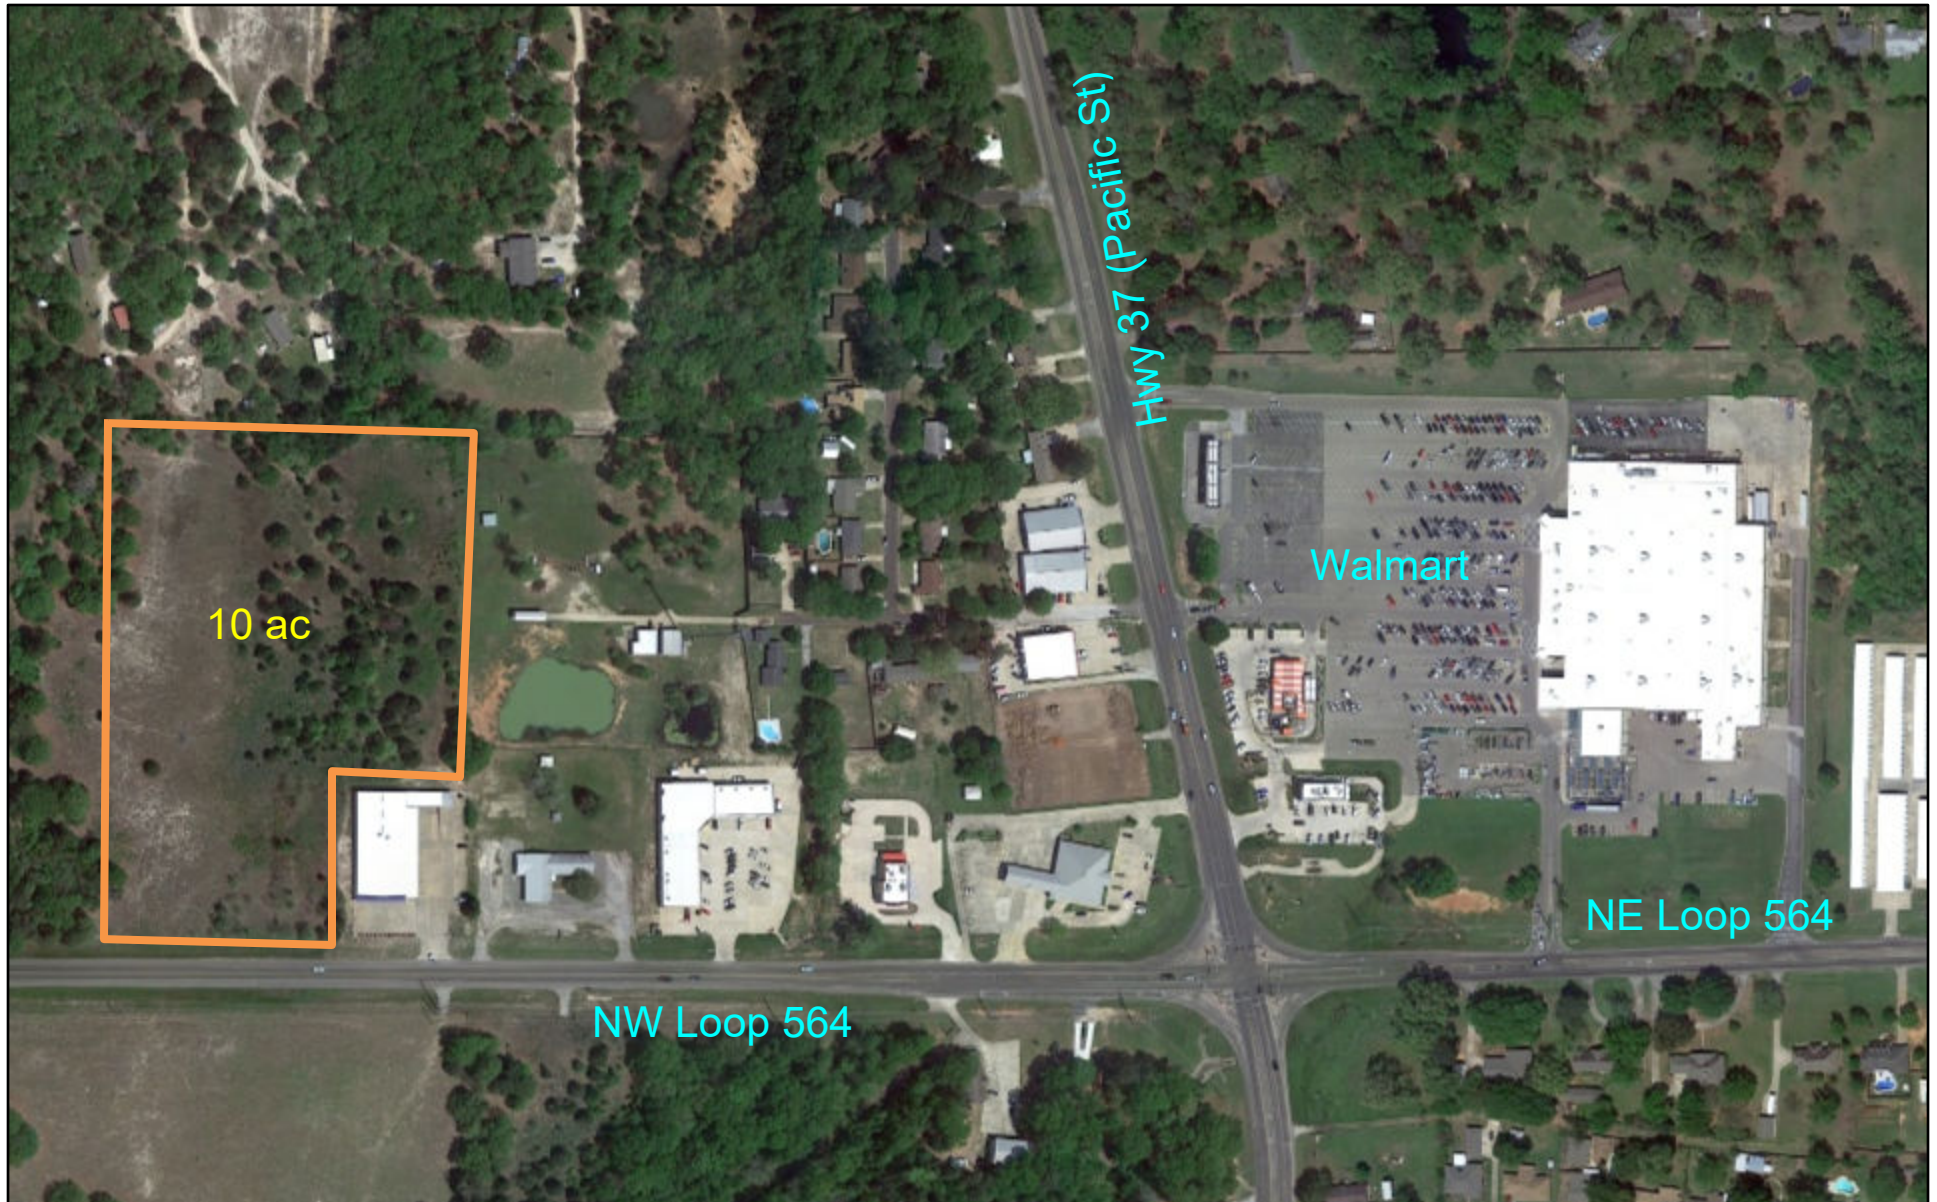

# Available Property - N Loop 564 - Mineola TX

12/31/2019, 1:36:24 PM

Location: N W Loop 564, Mineola, TX

Size: 10 ac

Owner: Contact MEDC

© OpenStreetMap (and) contributors, CC-BY-SA

Wood County Appraisal District, BIS Consulting - [www.bisconsulting.com](http://www.bisconsulting.com)

Disclaimer: This product is for informational purposes only and has not been prepared for or be suitable for legal, engineering, or surveying purposes. It does not represent an on-the-ground survey and represents only the approximate relative location of boundaries.